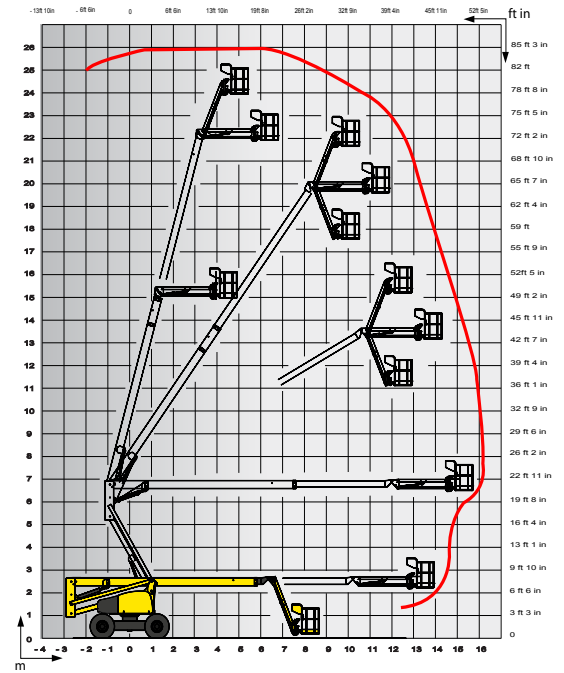

Optimal productivity

- Up to 4 simultaneous, proportional movements
- Optimal transport length

Excellent maneuverability in the tightest spaces

- Shortest turning radius
- No turret tailswing

Outstanding rough terrain driving features

- 4 wheel drive and 4 wheel steer
- Differential wheel lock
- 42 cm ground clearance

HA260 PX

ROUGH TERRAIN ARTICULATING BOOMS

TECHNICAL DATA

HA260 PX

Working height	25.6 m
Platform height	23.6 m
Horizontal outreach	16.2 m
Up and over clearance	6.76 m
Lift capacity	230 kg
F x G Platform size	1.8 x 0.8 m
A Length - stowed	12 m
H Transport length	9.5 m
B Width	2.38 m
C Height - stowed	2.71 m
Vertical jib rotation	140° (+70/-70)
Platform rotation	180° (+90/-90)
Turntable rotation	360°
Tailswing	0 m
Tailswing riser down	1.76 m
D Wheelbase	2.8 m
E Ground clearance	42 cm
Tilt	5°
Drive speed	0.5 - 4.5 km/h
Gradeability	40 %
Turning radius - outside	4.15 m
Tires - foam-filled	385/65-22.5
Power source	33.2 kW - 45.1 hp
Weight	15 890 kg

STANDARD EQUIPMENT

- 4 Wheel drive and steer
- Differential wheel lock increasing rough terrain capacity
- Proportional controls enhancing comfort and safety
- 4 simultaneous movements for highest productivity
- 230 kg (2 persons) load capacity
- Sound and light alarm for tilt and load
- Electric pump system and emergency descent
- 12 V battery / electrical control system
- Safe to use in winds up to 45 km/h – 28 mph
- Hourmeter
- Tow hooks